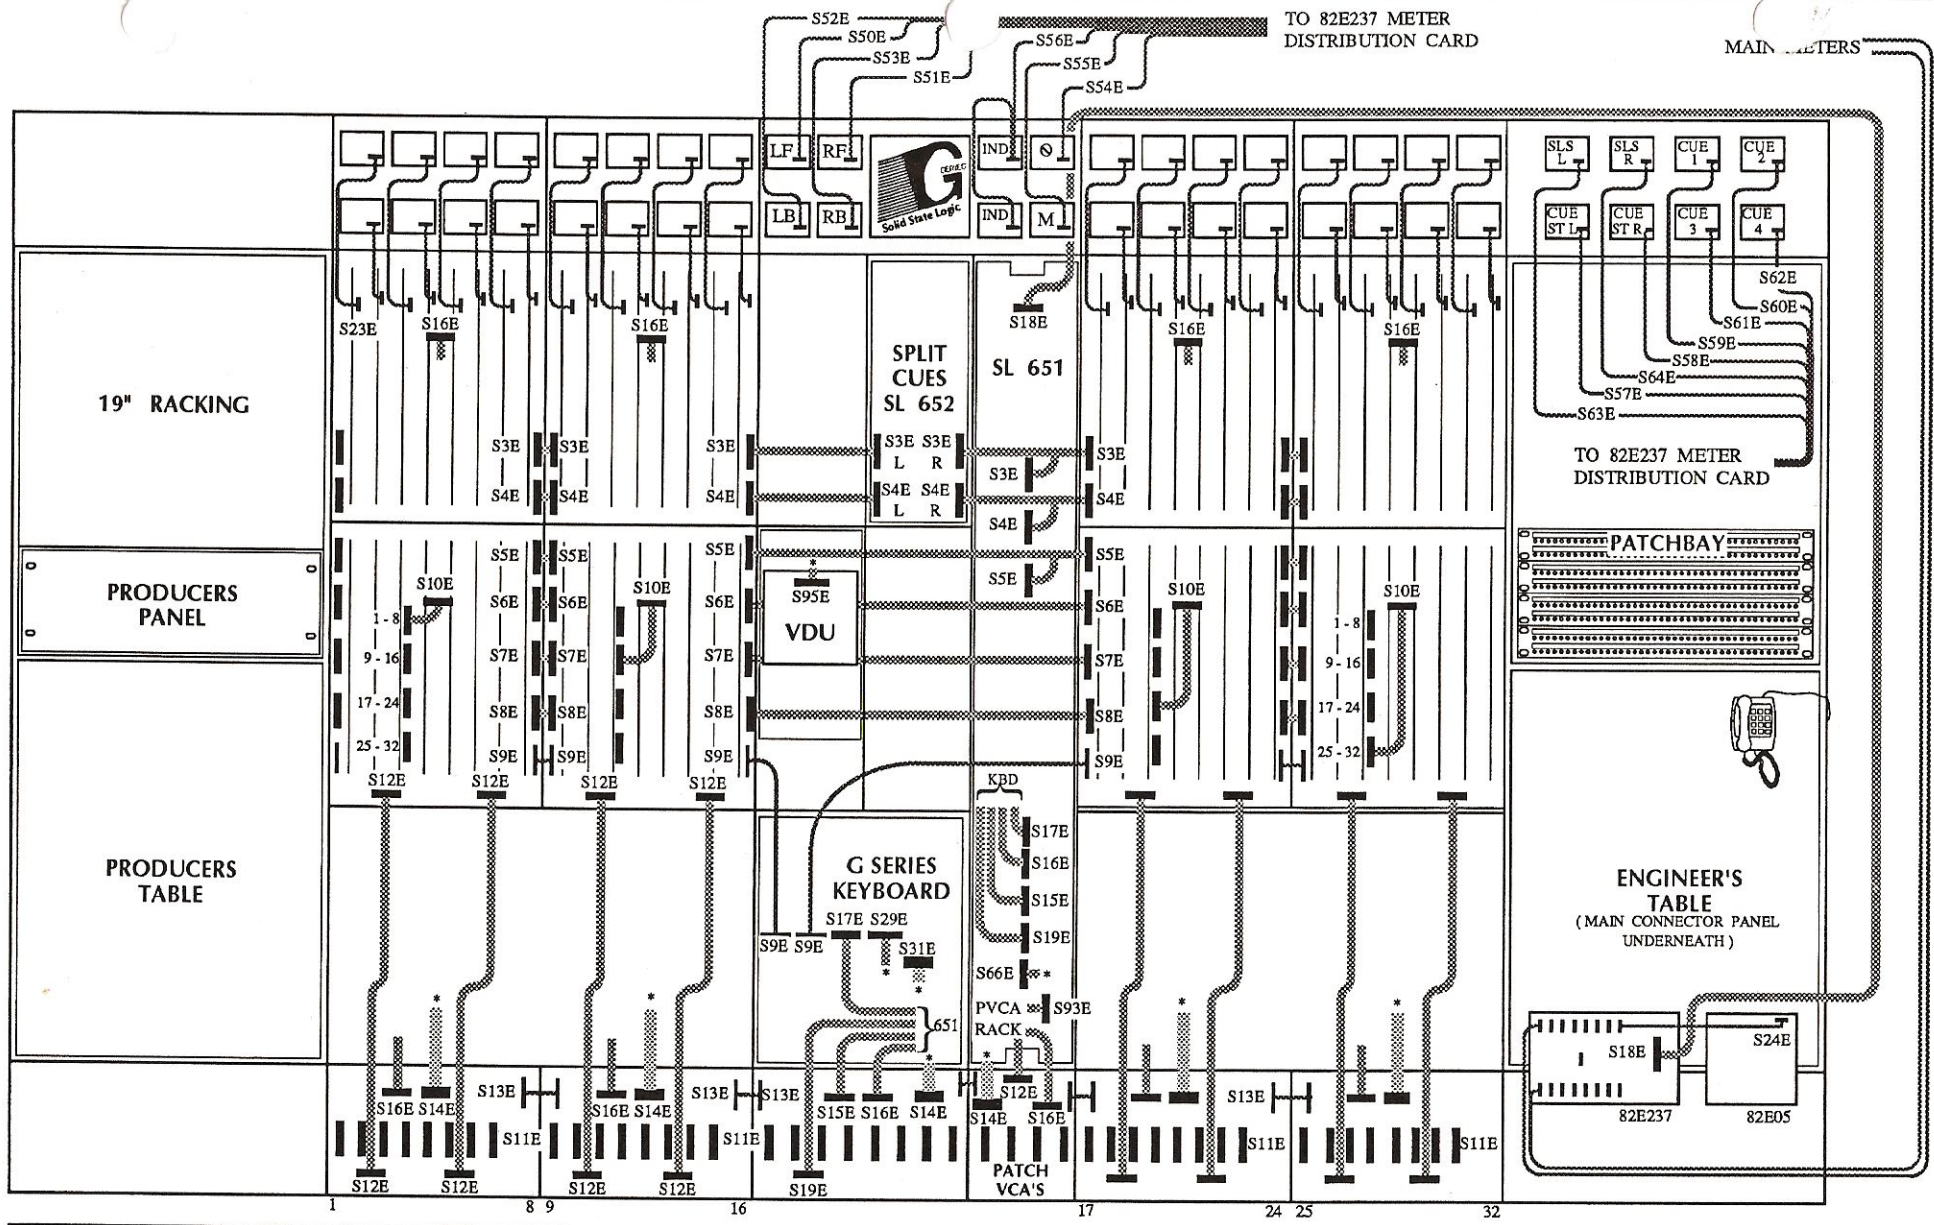

5-3

NOTES:
 A) S118E BARGRAPH MOTHERCARD TO 651. THIS RIBBON IS ONLY IMPLEMENTED IN BARGRAPH CONSOLES.
 B) THE CENTRE SECTION METER LAYOUT HAS BEEN ALTERED IN ORDER TO SIMPLIFY DRAWING LAYOUT.

KBD : TO KEYBOARD
 * : TO CONNECTOR PANEL
 PVCA RACK : TO 82E321 CARD IN THE PATCHABLE VCA RACK
 651 : TO 651
 MAIN METERS : TO MAIN METERS

Solid State Logic

TITLE: FRAME WIRING RIBBONS LAYOUT

CONSOLE: 4000 G SERIES	DRAWN BY: APTH
SHEET: TO631G.51	REVISION: 1.0
	DATE: 25/9/90