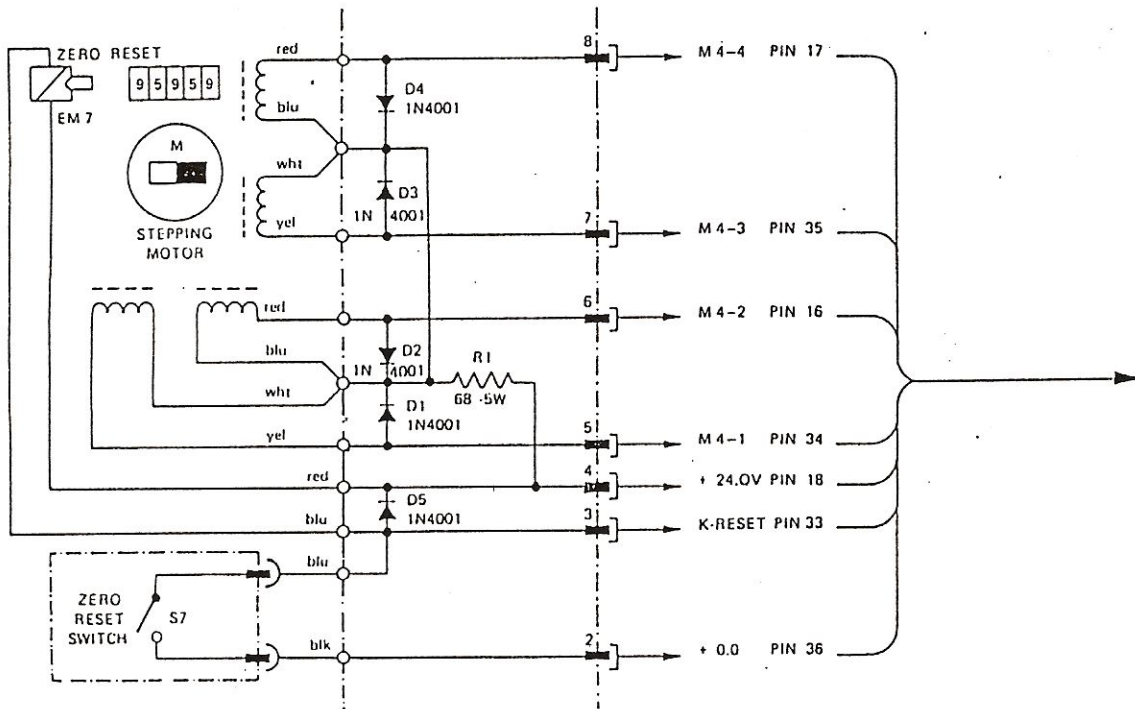

REMOTE CONTROL
FERNSTEUERUNG, LAUFWERK

TAPE TIMER ASSEMBLY (REMOTE)
FERN-ZÄHLER

--- REM-IN
 S-REW
 S-FORW
 S-REPR
 S-STOP
 S-REC
 S-CUT
 (R) S-MONO
 S-HIGH
 REM-OU
 --- FAD-2
 + 0.0
 + 0-TYPE
 + 5.8
 K-RESE
 M 4-1
 M 4-3
 + 0.0

 * INTERCOM
 IN 15/30
 VERBINDU
 15/30" -G